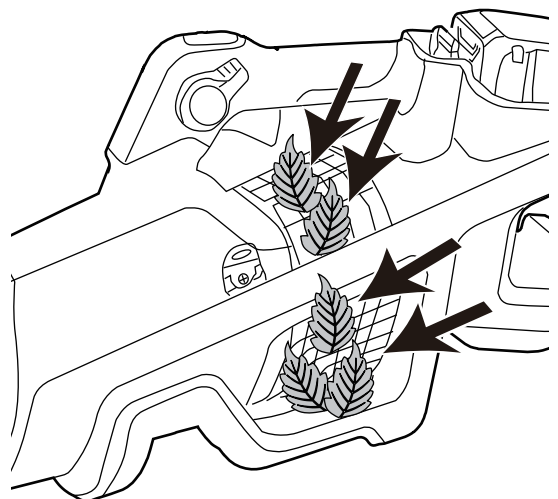

MAINTENANCE

Check the air intake vent